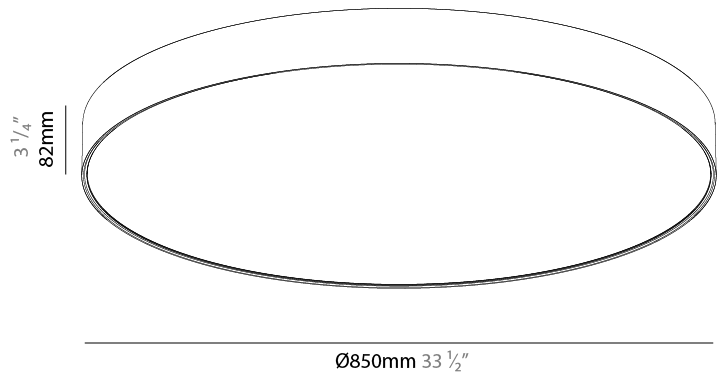

A3D407-HE-

base number   Color   Finishes   Finishes   Diffuser
Temperature   (Diamond)   (Triangle)   Options

1. To build a product code in our configurator select the specify button on the base model # product page
2. To build a manual product code on this datasheet choose from the options listed below in blue font and add the suffix to the base model #

GENERAL

Series: Sign EVO
Partner: Prolicht
Division: Architectural
Installation: Surface
Product Type: Ceiling Surface
Mounting Location: Ceiling
Light Distribution: Direct

PHYSICAL

Shape: Round
Diameter (mm): 850
Diameter (in): 33 ⁷/₁₆
Height (mm): 82
Height (in): 3 ¹/₄
Weight (kg): 8.8
Diffuser: [PMMA - Opal](#) / [Microprism](#) / [Clear Microprism](#)
Fixture Finish: [SSR / BKV / CWI / CRY / HAB / UFT / ITA / RUA / FTG / MYG / LOD / PUS / FRO / FUP / KIA / POP / BLS / SPG / MEY / GOH / CHC / COM / ABZ / JAG / OBR / MOS / ROR](#)
Fixture Material: [PMMA](#) / [Extruded Aluminum](#) / [Steel](#)

ELECTRICAL

Lamp Type: LED (Zhaga Standard)
Input Wattage (W): 47.2
Total Output Wattage (W): 42.7
Dimming: Non-Dimmable
Driver Included: Yes
Driver Location: Integrated
Driver Type: Constant Current - Universal
Driver Class: Class 2
Input Voltage (V): 120

LED

Color Temperature (°K): [2700](#) / [3000](#) / [3500](#) / [4000](#)
Max. Delivered Lumen (lm): Max 7842
Nominal Lumen (lm): Max 8712
CRI: >90 CRI
Lamp Life (hrs): 50000

OPTICAL

RATINGS AND CERTIFICATIONS

Certified By: Certified for North American Standards
IP rating: IP40
Glare Rating: ≤ 19