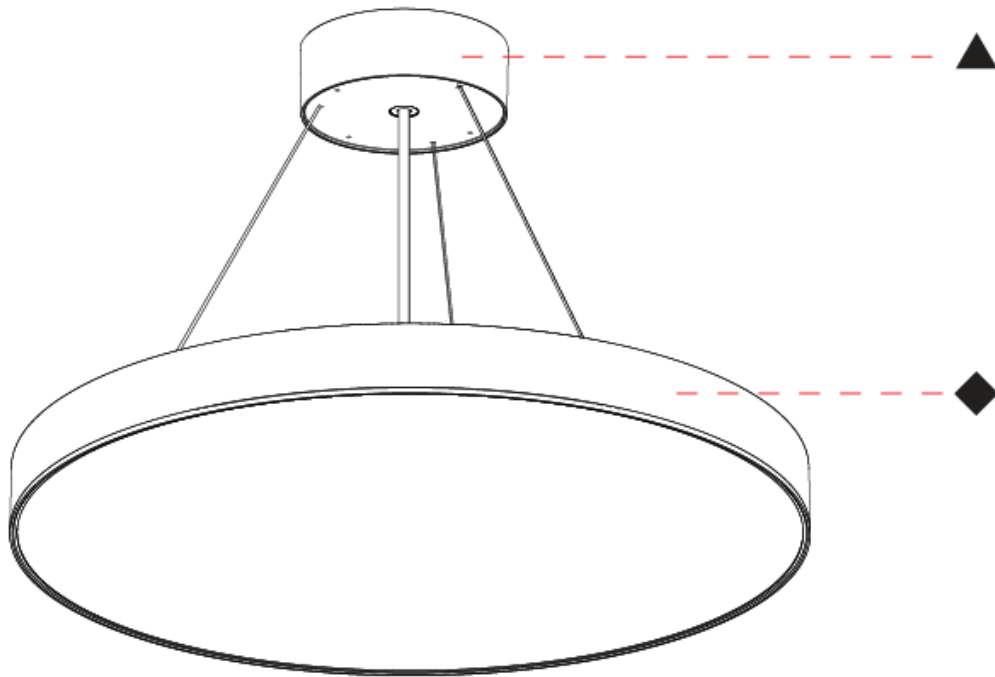

SIGN EVO SUSPENSION

A3001101-HE-

PROJECT	_____
TYPE	_____
SPECIFIER	_____
QUANTITY	_____
DATE	_____