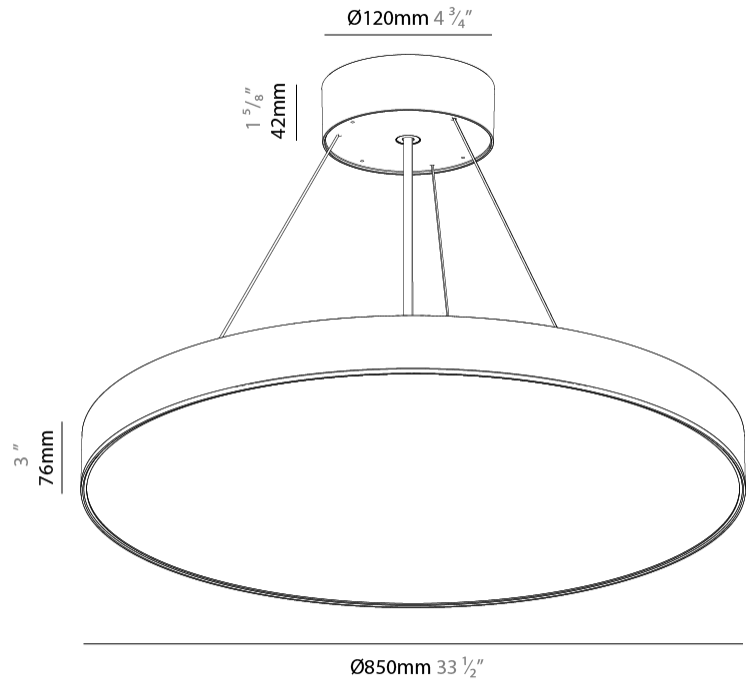

1. To build a product code in our configurator select the specify button on the base model # product page
2. To build a manual product code on this datasheet choose from the options listed below in blue font and add the suffix to the base model #

GENERAL

Series: Sign EVO
Partner: Prolicht
Division: Architectural
Installation: Suspension
Product Type: Pendant
Mounting Location: Ceiling
Light Distribution: Direct

PHYSICAL

Shape: Round
Diameter (mm): 850
Diameter (in): 33 7/16
Height (mm): 82
Height (in): 3 1/4
Weight (kg): 8.8
Diffuser: PMMA - Opal / Microprism / Clear Microprism
Fixture Finish: SSR / BKV / CWI / CRY / HAB / UFT / ITA / RUA / FTG / MYG / LOD / PUS / FRO / FUP / KIA / POP / BLS / SPG / MEY / GOH / CHC / COM / ABZ / JAG / OBR / MOS / ROR
Fixture Material: PMMA / Extruded Aluminum / Steel
Cable Details: 2000mm or 6000mm Transparent Cable

ELECTRICAL

Lamp Type: LED (Zhaga Standard)
Input Wattage (W): 47.2
Total Output Wattage (W): 42.7
Dimming: Non-Dimmable
Driver Included: Yes
Driver Location: Integrated
Driver Type: Constant Current - Universal
Driver Class: Class 2
Input Voltage (V): 120
Constant Current (MA): 700mA

LED

Color Temperature (°K): 2700 / 3000 / 3500 / 4000
Max. Delivered Lumen (lm): Max 7842
Nominal Lumen (lm): Max 8712
CRI: >90 CRI
Lamp Life (hrs): 50000

OPTICAL

RATINGS AND CERTIFICATIONS

Certified By: Certified for North American Standards
IP rating: IP40
Glare Rating: ≤ 19